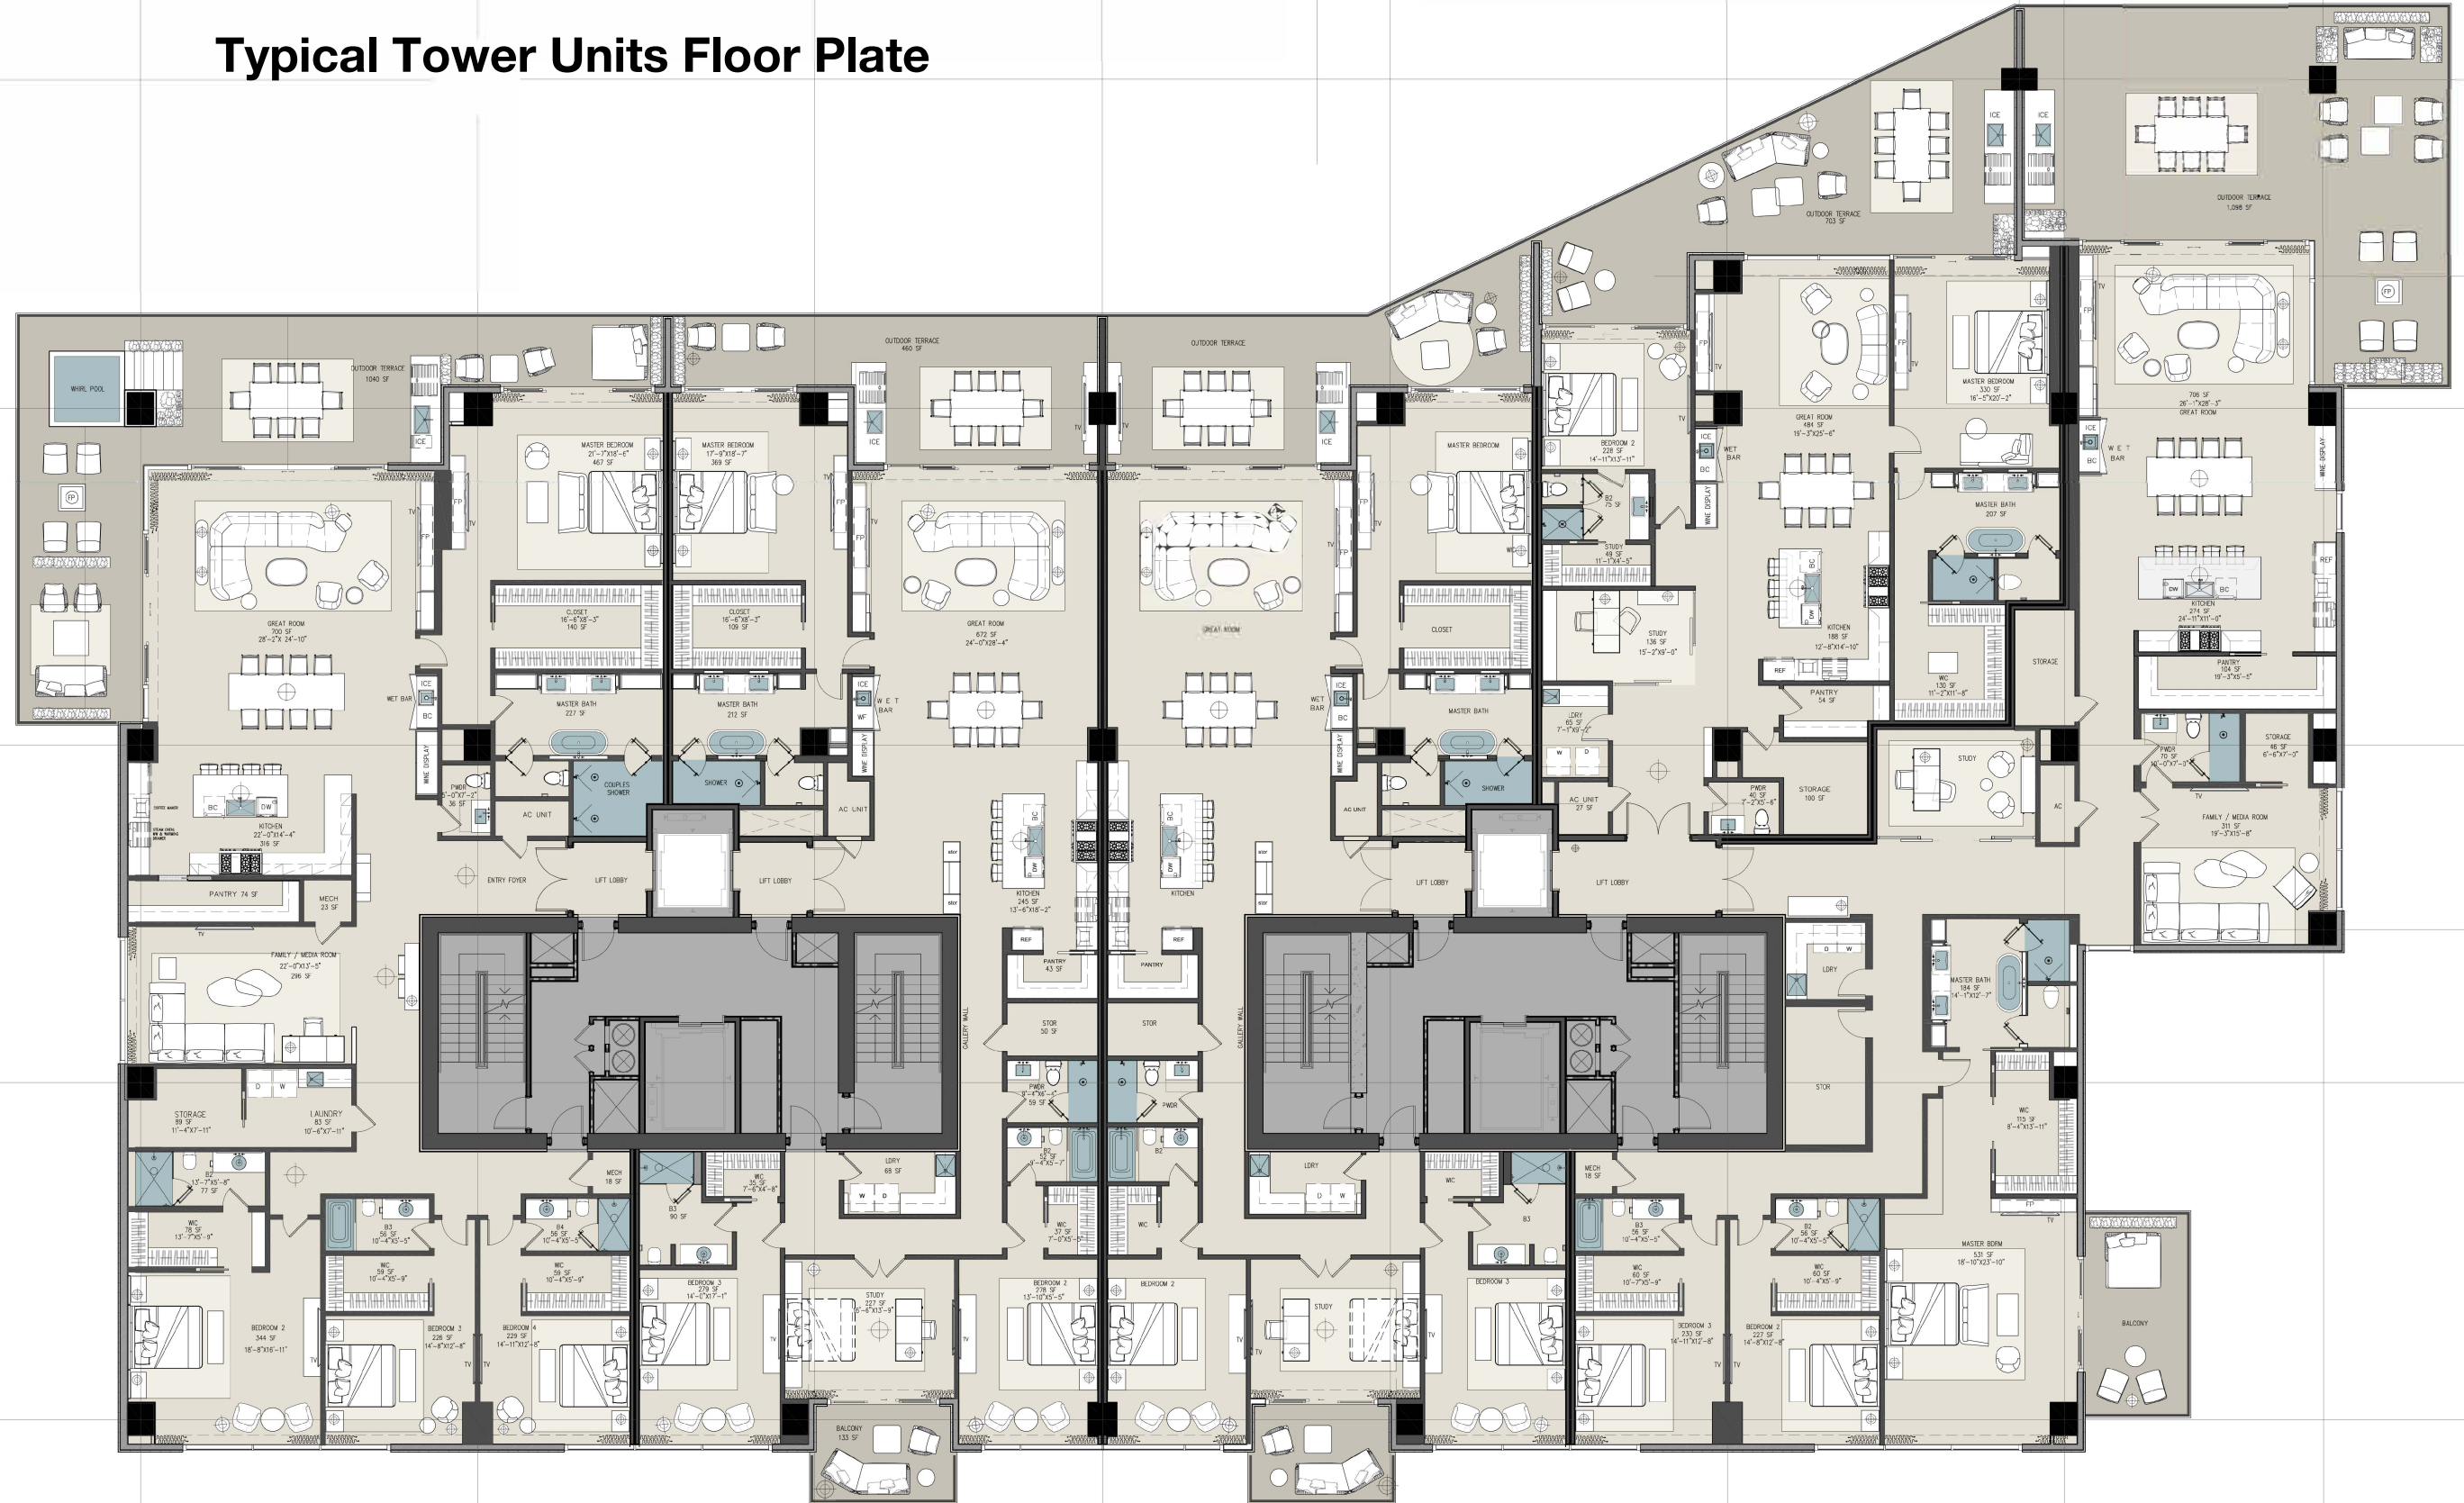

Typical Tower Units Floor Plate